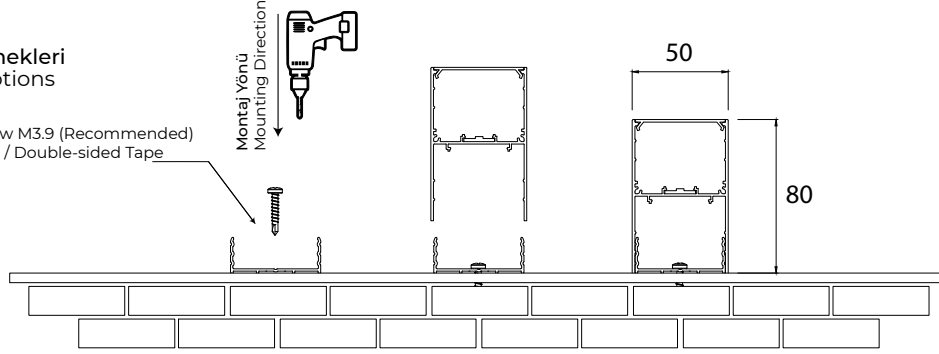

OPSİYONEL ÖZELLİKLER (OPTIONAL FEATURES)

RENK (COLOR)

İŞIK AÇISI (LIGHT ANGLE)

120 °

CONTROL SİSTEMLERİ (CONTROL SYSTEMS)

POLİMER (POLYMER)

KESİM ARALIĞI (CUTTING RANGE)

MONTAJ (MOUNTING)

Montaj Seçenekleri Mounting Options

- 1) Vida M3.9 / Screw M3.9 (Recommended)
- 2) Çift Taraflı Bant / Double-sided Tape
- 3) Silikon / Silicon

AKSESUARLAR (ACCESSORY)

PCB Con.

IP20 Con.

IP67 Soket

KULLANIM ALANLARI (AREAS OF USAGE)