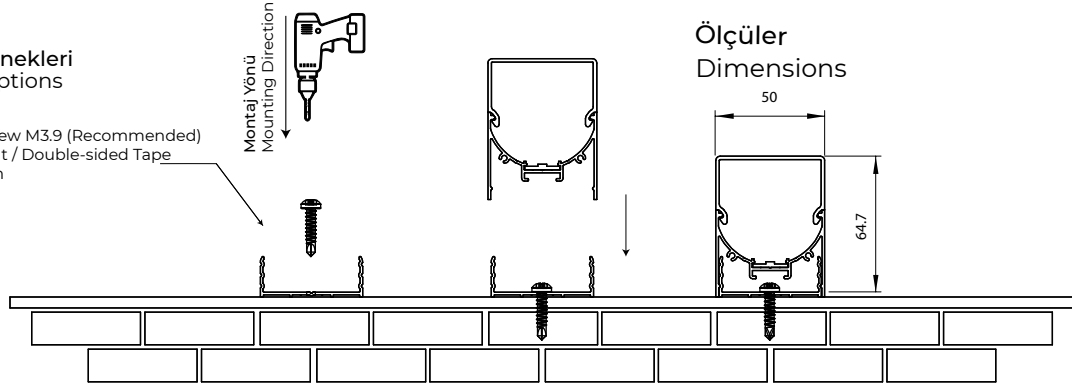

OPSİYONEL ÖZELLİKLER (OPTIONAL FEATURES)

RENK (COLOR)

IŞIK AÇISI (LIGHT ANGLE)

120 °

CONTROL SİSTEMLERİ (CONTROL SYSTEMS)

POLİMER (POLYMER)

KESİM ARALIĞI (CUTTING RANGE)

MONTAJ (MOUNTING)

Montaj Seçenekleri Mounting Options

- 1) Vida M3.9 / Screw M3.9 (Recommended)
- 2) Çift Taraflı Bant / Double-sided Tape
- 3) Silikon / Silicon

AKSESUARLAR (ACCESSORY)

PCB Con.

IP20 Con.

IP67 Soket

KULLANIM ALANLARI (AREAS OF USAGE)