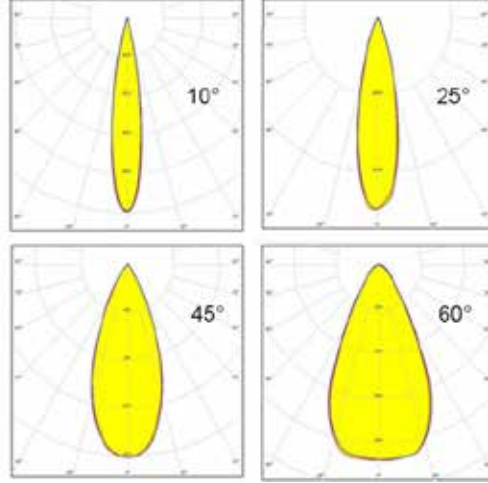

LUMINOUS INTENSITY DISTRIBUTION

KULLANIM ALANLARI (AREAS OF USAGE)