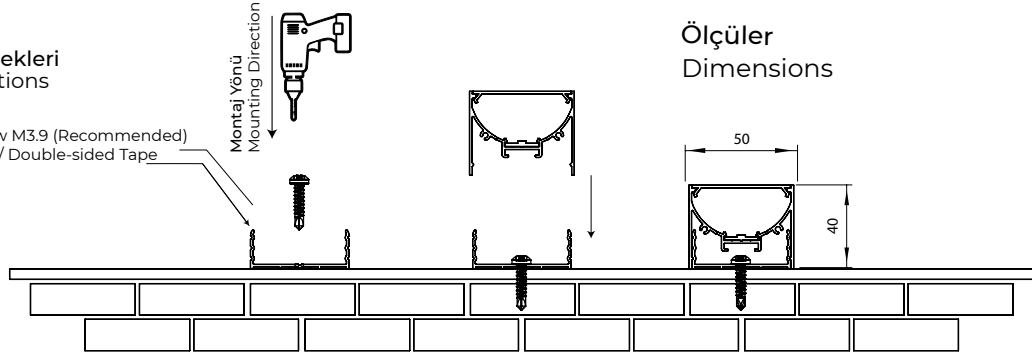

OPSİYONEL ÖZELLİKLER (OPTIONAL FEATURES)

RENK (COLOR)

IŞIK AÇISI (LIGHT ANGLE)

120 °

CONTROL SİSTEMLERİ (CONTROL SYSTEMS)

POLİMER (POLYMER)

KESİM ARALIĞI (CUTTING RANGE)

MONTAJ (MOUNTING)

Montaj Seçenekleri Mounting Options

- 1) Vida M3.9 / Screw M3.9 (Recommended)
- 2) Çift Taraflı Bant / Double-sided Tape
- 3) Silikon / Silicon

AKSESUARLAR (ACCESSORY)

PCB Con.

IP20 Con.

IP67 Soket

KULLANIM ALANLARI (AREAS OF USAGE)